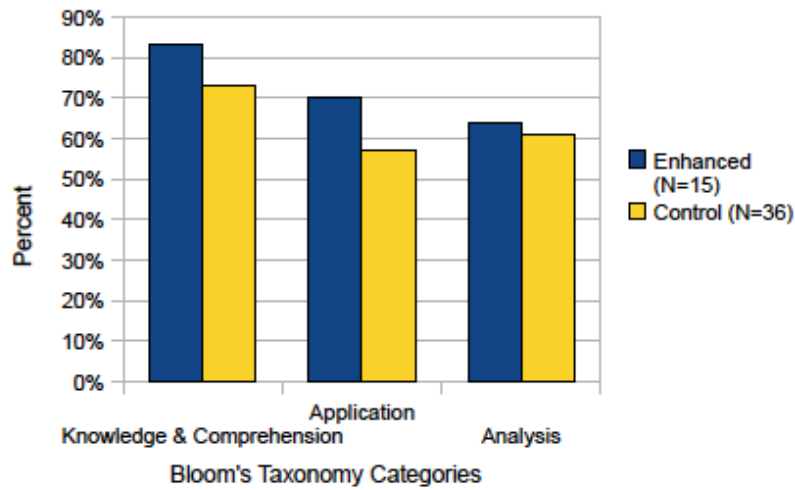

**Percent of Spring 2008 Math 115  
Final Exam Questions students answered correctly in  
each category**

	<b>Enhanced (N=15)</b>	<b>Control (N=36)</b>
Knowledge & Comprehension	83%	73%
Application	70%	57%
Analysis	64%	61%
Final Mean	75%	68%
Final Median	77%	67%
Average Math ACT	22	24