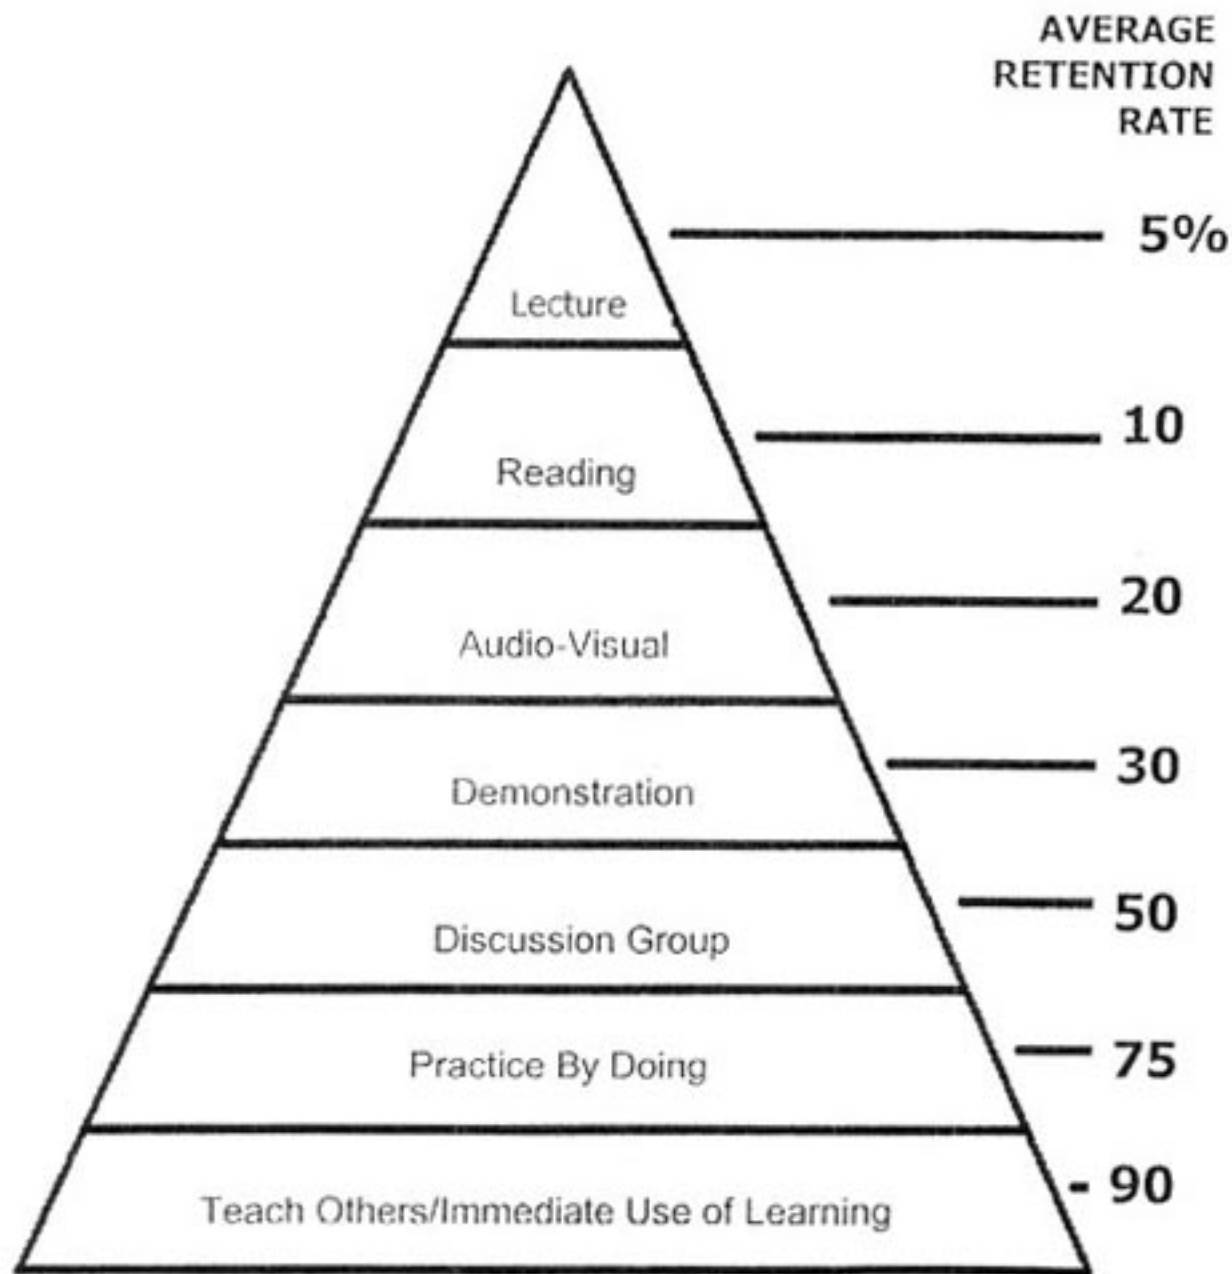

LEARNING PYRAMID

National Training Laboratories – Bethel, Maine

Maryland Student Service Alliance